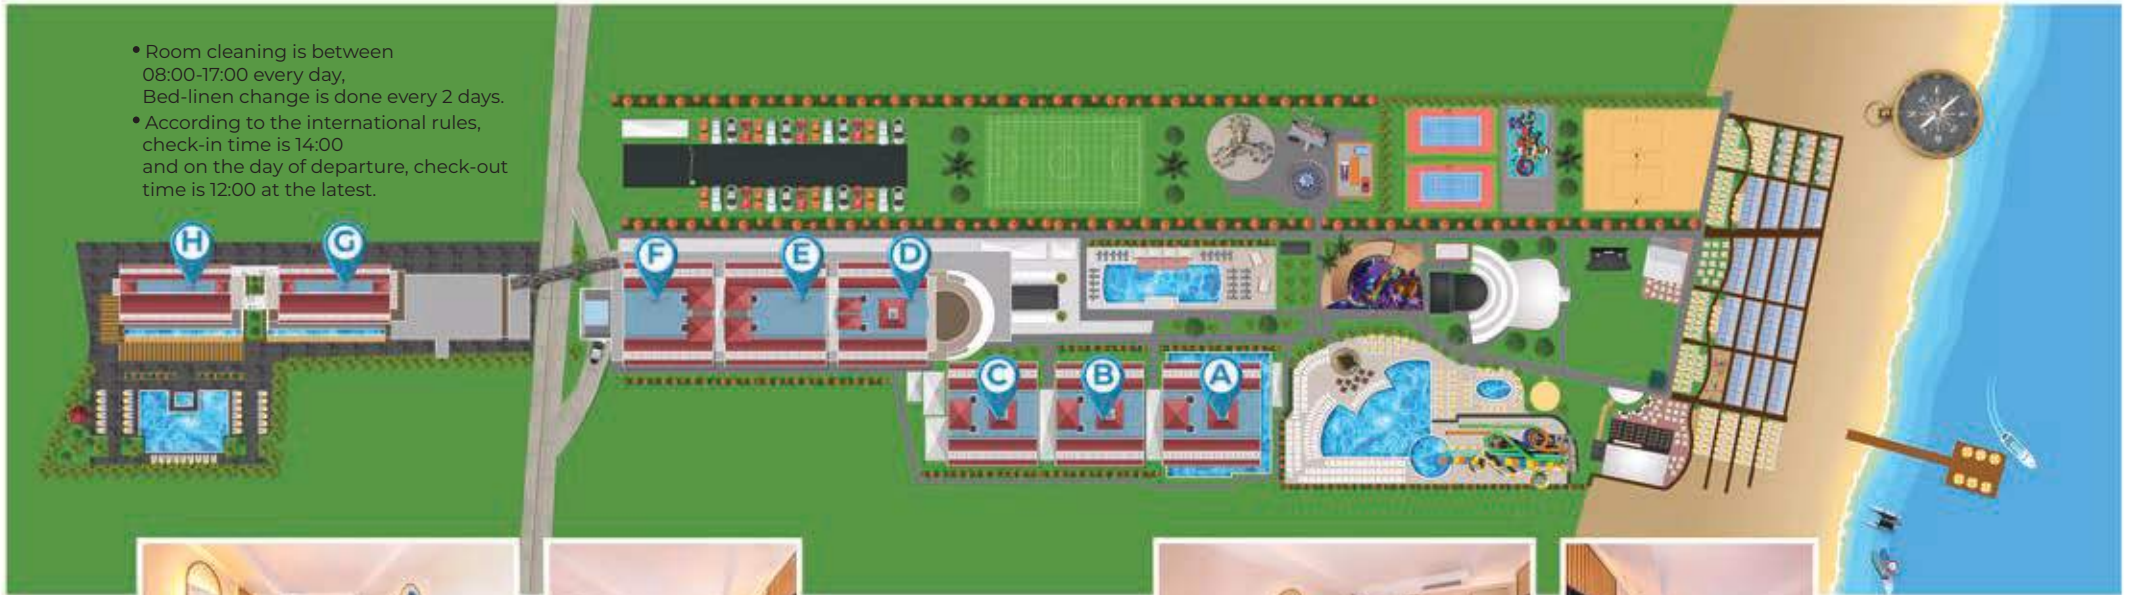

Open Parking,

Smoking is not allowed in all our rooms and indoor areas.

S Belek Beach Shuttle Station

- | | | | |
|-------------------------|--------------------------------|----------------------|-------------------------------|
| 1 Elite Lobby Bar | 13 Side Restaurant | 25 Football Field | 37 Steak A'la Carte |
| 2 Elite Main Restaurant | 14 Piyano Lobby Bar | 26 Game Land | 38 Burger House / Beach Bar |
| 3 Elite Pool / Pool Bar | 15 Library | 27 Relax Pool | 39 Kids Pool |
| 4 Elite Tropic Bistro | 16 Aspendos Main Restaurant | 28 Mini Lunapark | 40 Aerobics Area |
| 5 Enjoy Patisserie | 17 İstanbul Patisserie | 29 Tennis Court | 41 Aquapark |
| 6 Meeting Rooms | 18 Flamingo Italian A'la Carte | 30 Aquasplash | 42 Activity Pool |
| 7 Bridge | 19 Lebanese A'la Carte | 31 Beach Volley | 43 Caretta Snack Restaurant |
| 8 Main Entrance | 20 Shopping Center | 32 Mini Club | 44 Caretta Fish A'la Carte |
| 9 Reception | 21 Fitness | 33 Activity Pool Bar | 45 Cabanas / Pavilions |
| 10 Guest Relation | 22 Spa | 34 Amphitheatre | 46 Kids Sand Play Tent & Park |
| 11 Keyf Lobby Bar | 23 Indoor Pool | 35 Zambak Bar | 47 Water Sports |
| 12 Car Park | 24 Relax Pool Bar | 36 Concert Area | 48 Pier |

Comfort Standard Room

(A-B-C-D-E-F Block, Renovated in 2022-2023) 28 m²

- Maximum capacity: 2 adults + 1 children or 3 adults
- 1 double bed or 2 single beds or 1 double bed + 1 single bed.
- Balcony and/or terrace. Land-Garden view
- Key card entry / Smart energy system
- Split air conditioner
- Mini bar (refilled daily)
- Kettle (tea-coffee set)
- Free Wifi
- LED / Smart TV 43"
- Safety deposit box (free)
- Direct-dial phone
- Bathroom (shower)
- Bathroom and hygiene set
- Slippers
- Hair dryer
- Makeup Mirror
- Laminate flooring.

- Turkish bath
- Sauna
- Steam Bath
- Fitness
- Massage rooms
- Skin care room
- Salt room

BELEK BEACH
Resort Hotel

SUMMER 2023 ULTRA ALL INCLUSIVE
SUMMER CONCEPT (UAI)

PAID SERVICES

A'la Carte Restaurants