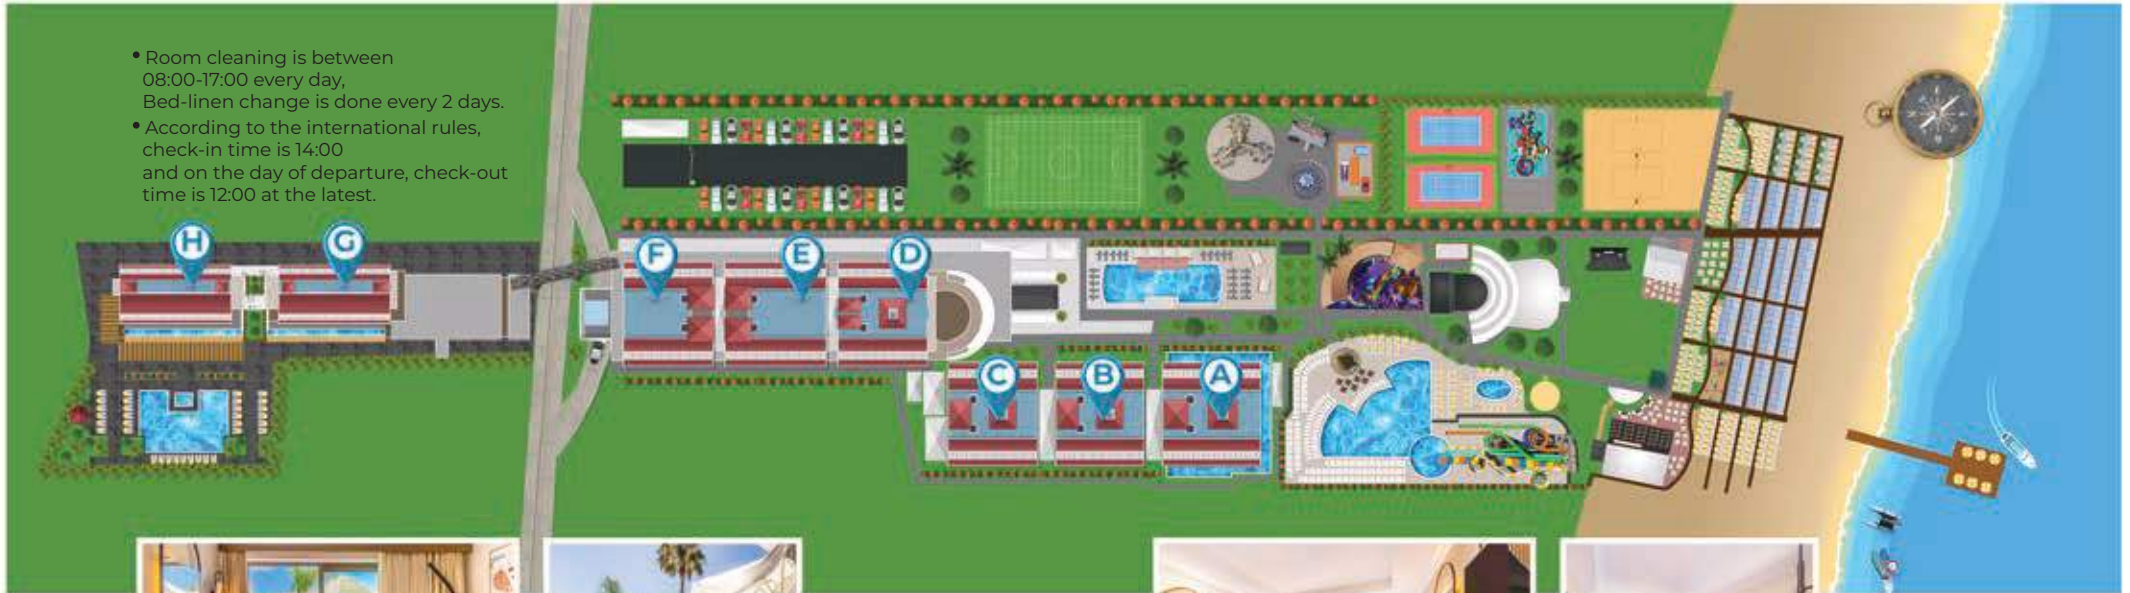

- Room cleaning is between 08:00-17:00 every day, Bed-linen change is done every 2 days.
- According to the international rules, check-in time is 14:00 and on the day of departure, check-out time is 12:00 at the latest.

Comfort Swim-up Room / over 13 years old
(A Block garden floor, Renovated in 2022) 28 m²

- Maximum capacity: 1 or 2 adults.
- 1 round bed (220cm)
- Garden terrace.
- Direct exit to the pool with pool-garden view.
- 2 sun loungers and private shower on the terrace.
- Key card entry / Smart energy system
- Split air conditioner
- Mini bar (refilled daily)
- Kettle (tea-coffee set)
- Free Wifi
- LED / Smart TV 43"
- Safety deposit box (free)
- Direct-dial phone
- Bathroom (shower)
- Bathroom and hygiene set
- Slippers
- Bathrobe • WC • Hair dryer
- Makeup Mirror • Ceramic floor.

S
M
O
O
R

Comfort Standard Room with JACUZZI / over 13 years old
(A-D Block, Renovated in 2022) 28 m²

- Direct sea and pool view
- Maximum capacity: 2 adults
- 1 large bed or 1 round bed. Balcony.
- Jacuzzi (inside the room, in front of the window)
- Key card entry / Smart energy system
- Split air conditioner
- Mini bar (refilled daily)
- Kettle (tea-coffee set)
- Free Wifi
- LED / Smart TV 43"
- Safety deposit box (free)
- Direct-dial phone
- Bathroom (shower)
- Bathroom and hygiene set
- Slippers, Bathrobe
- WC • Hair dryer
- Makeup Mirror
- Laminate flooring.