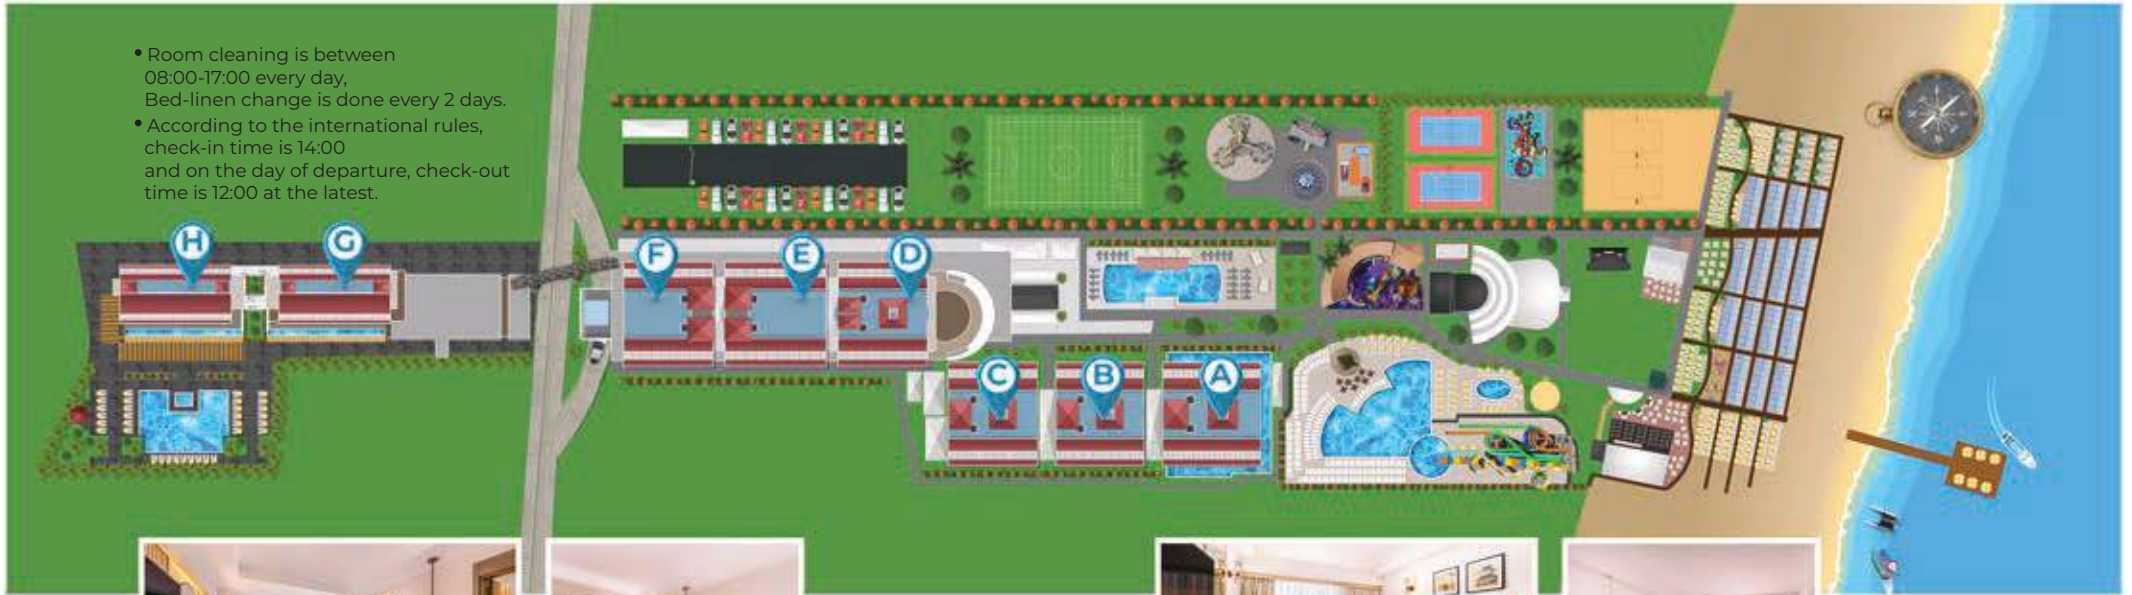

- Room cleaning is between 08:00-17:00 every day, Bed-linen change is done every 2 days.
- According to the international rules, check-in time is 14:00 and on the day of departure, check-out time is 12:00 at the latest.

Comfort Family Room

(A-B-C-D-E-F Block, Renovated in 2022-2023) 40 m²

- Maximum capacity: 4 adults or 2 adults+2 children
- 2 separate bedrooms with connecting door.
- 1 double bed + 2 single beds.
- 1 balcony and/or terrace.
- Land - Garden view
- Key card entry / Smart energy system
- 2 Split air conditioners
- Mini bar (refilled daily)
- Kettle (tea-coffee set)
- Free Wifi
- 2 LED / Smart TV 43"
- Safety deposit box (free)
- Direct-dial phone
- 1 Bathroom (shower)
- Bathroom and hygiene set
- Slipper
- WC • Hair dryer
- Makeup Mirror
- Laminate flooring

Elite Standard Room / over 13 years old

(G-H Block, in the new building constructed in 2022) 32 m²

- Maximum capacity: 3 adults
- 1 double bed or 2 single beds or 1 double bed + 1 single bed.
- Balcony and/or terrace.
- Land-Garden view
- Key card entry / Smart energy system
- Split air conditioner
- Mini bar (refilled daily)
- Kettle (tea-coffee set)
- Free Wifi
- LED / Smart TV 43"
- Safety deposit box (free)
- Direct-dial phone
- Bathroom (shower)
- Bathroom and hygiene set
- Slipper
- WC
- Hair dryer
- Makeup Mirror
- Laminate flooring.

S
M
O
O
R
R
O
O
M