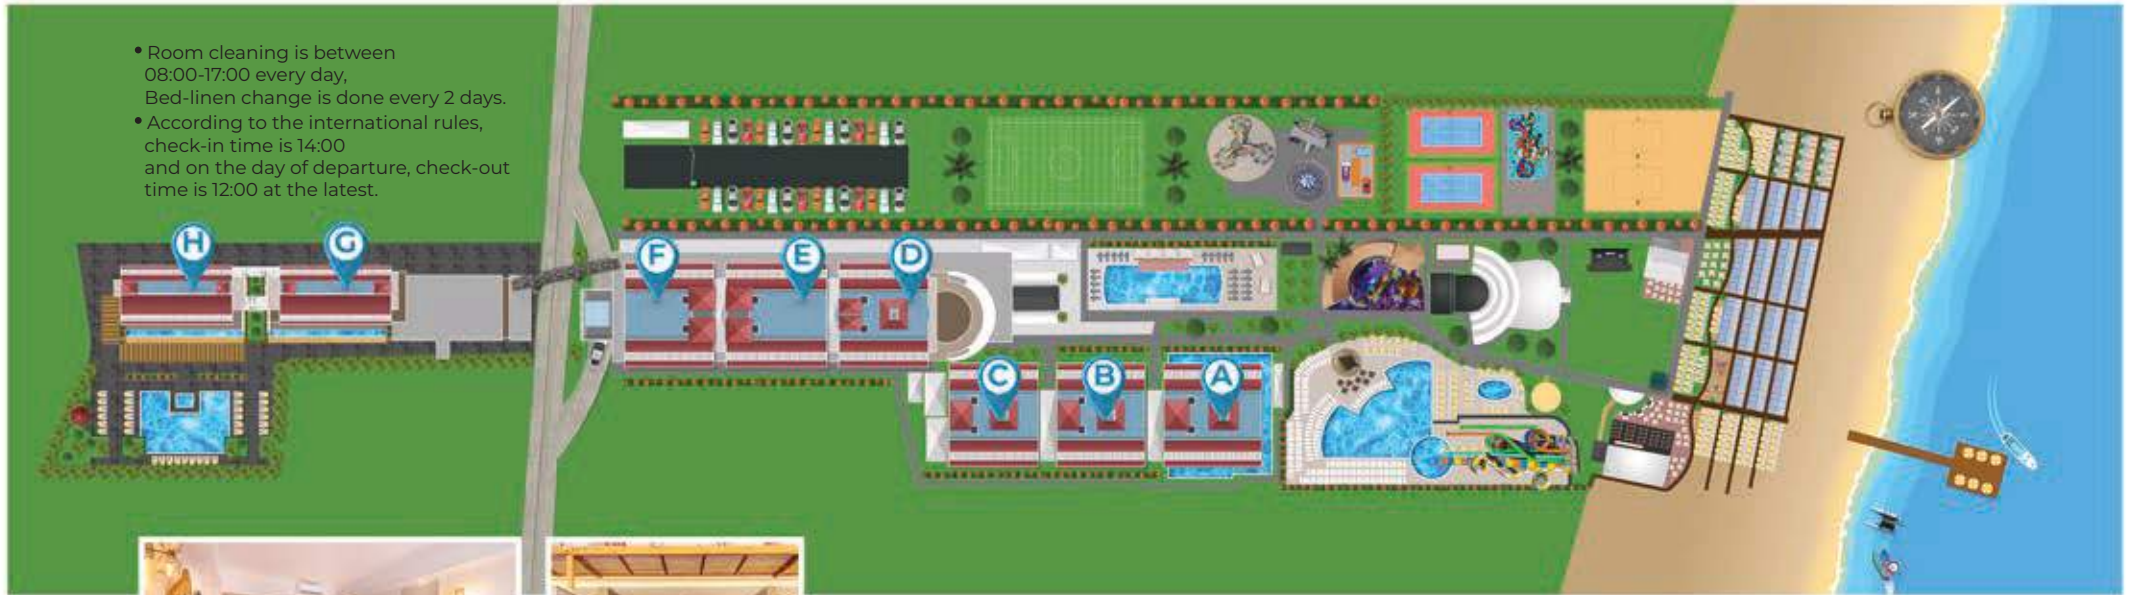

Comfort Family Room

(A-B-C-D-E-F Block, Renovated in 2022-2023) 40 m²

- Maximum capacity: 4 adults or 2 adults+2 children
- 2 separate bedrooms with connecting door.
- 1 double bed + 2 single beds.
- 1 balcony and/or terrace.
- Land - Garden view
- Key card entry / Smart energy system
- 2 Split air conditioners
- Mini bar (refilled daily)
- Kettle (tea-coffee set)
- Free Wifi
- 2 LED / Smart TV 43"
- Safety deposit box (free)
- Direct-dial phone
- 1 Bathroom (shower)
- Bathroom and hygiene set
- Slipper
- WC • Hair dryer
- Makeup Mirror
- Laminate flooring

S
M
O
O
R
R
O
O
M

- Room cleaning is between 08:00-17:00 every day, Bed-linen change is done every 2 days.
- According to the international rules, check-in time is 14:00 and on the day of departure, check-out time is 12:00 at the latest.